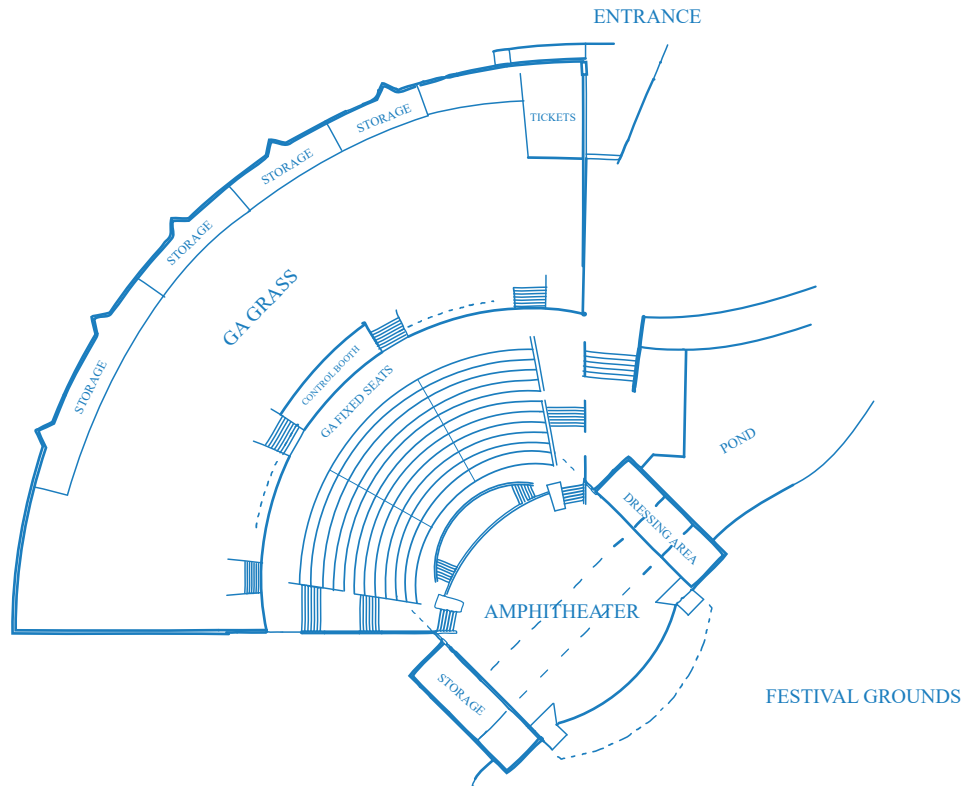

# UTAH CULTURAL CELEBRATION CENTER

A West Valley City Venue

THE UTAH CULTURAL CELEBRATION CENTER OFFERS 31,244 SQ. FT OF FLEXIBLE INDOOR MEETING SPACE

MAIN LEVEL	SQ. FT	ROOM SIZE (L x W)	ROUNDS OF 8	THEATER	CLASSROOM	U-SHAPE	HOLLOW SQUARE	BOARDROOM
<b>Great Hall</b>	10,168	125 x 82	448	576	297	N/A	N/A	N/A
Great Hall East	4,018	49 x 82	168	252	135	N/A	100	N/A
Great Hall West	6,150	75 x 82	200	260	135	N/A	100	N/A
Crossroads	4,125	55 x 75	Ask your Event Coordinator for a custom layout					
<b>201-202</b>	900	18 x 50	40	80	24	25	36	36
201	450	18 x 25	24	36	9	15	18	18
202	450	18 x 25	24	36	9	15	18	18
<b>Boardroom (203)</b>	725	25 x 29	12 - Boardroom Style Only					
<b>204-205</b>	1,350	25 x 54	64	63	30	36	48	42
204	675	25 x 27	32	30	24	24	24	18
205	675	25 x 27	32	30	24	24	24	18
PLAZA LEVEL	SQ. FT	ROOM SIZE (L x W)	ROUNDS OF 8	THEATER	CLASSROOM	U-SHAPE	HOLLOW SQUARE	BOARDROOM
<b>Plaza Ballroom</b>	4,920	84 x 60	280	374	252	N/A	N/A	N/A
Ballroom A	1,620	27 x 60	80	132	81	51	60	48
Ballroom B	1,680	28 x 60	80	132	81	51	60	48
Ballroom C	1,620	27 x 60	80	132	81	51	60	48
<b>Plaza Suites C, D &amp; E</b>	2,124	36 x 59	144	210	90	N/A	N/A	N/A
Suite C	684	36 x 19	48	60	30	24	28	24
Suite D	756	36 x 21	48	60	30	24	28	24
Suite E	684	36 x 19	48	60	30	24	28	24
<b>Plaza Boardroom</b>	624	24 x 26	40	50	36	21	-	18
<b>101 &amp; 102</b>	1,701	63 x 27	104	120	54	48	54	48
101	675	25 x 27	40	45	27	24	30	18
102	1,026	38 x 27	64	60	36	30	48	30
<b>103 &amp; 104</b>	1,701	63 x 27	104	120	54	48	54	48
103	702	26 x 27	40	45	27	24	30	18
104	999	37 x 27	64	60	36	30	48	30

## MAIN LEVEL EVENT SPACE

## PLAZA LEVEL EVENT SPACE

UTAH CULTURAL CELEBRATION CENTER  
A West Valley City Venue

OUTDOOR SPACE

OUTDOOR SPACE	SQ. FT.	Size	Capacity
Amphitheater	990	38 x 26	2,000
Festival Grounds	87,120	2 Acres	5,000+