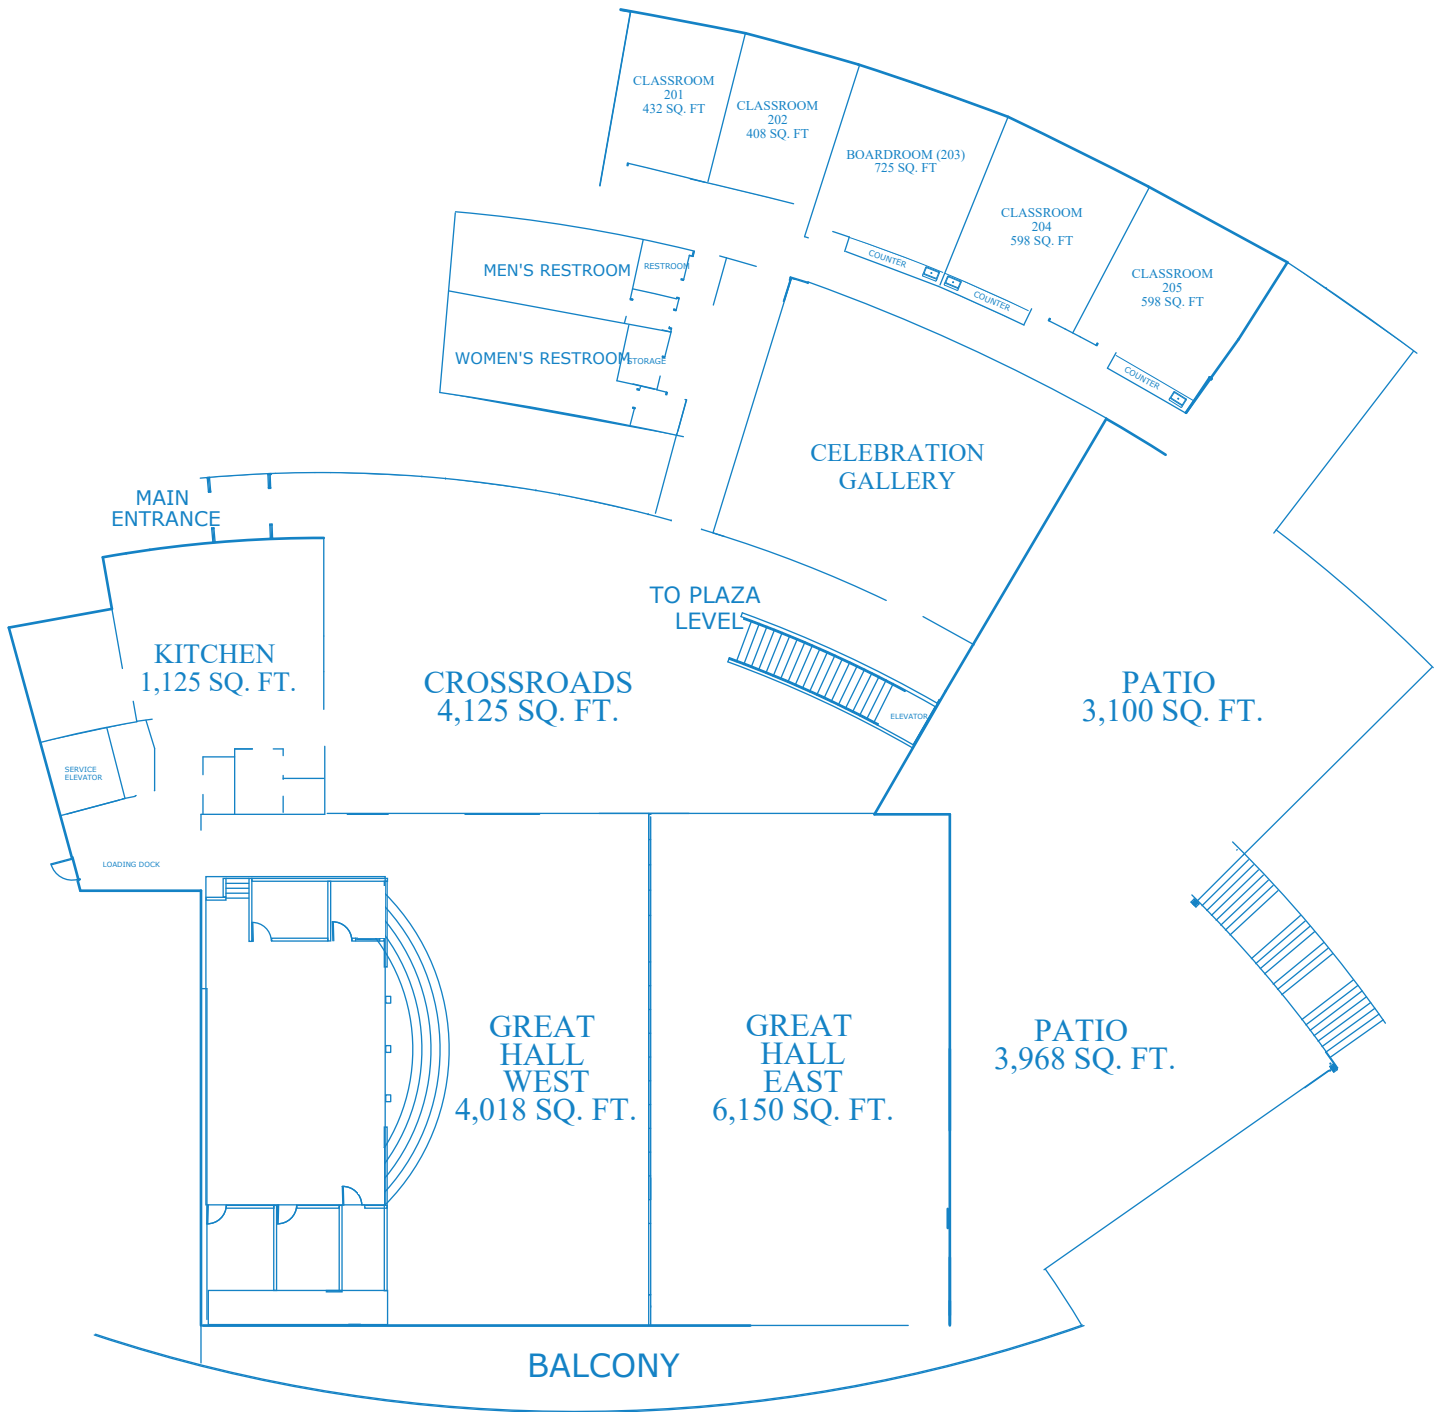

# UTAH CULTURAL CELEBRATION CENTER

A West Valley City Venue

THE UTAH CULTURAL CELEBRATION CENTER OFFERS 31,244 SQ. FT OF FLEXIBLE INDOOR MEETING SPACE

MAIN LEVEL	SQ. FT	ROOM SIZE (L x W)	ROUNDS OF 8	THEATER	CLASSROOM	U-SHAPE	HOLLOW SQUARE	BOARDROOM
<b>Great Hall</b>	10,168	125 x 82	448	576	297	N/A	N/A	N/A
Great Hall East	4,018	49 x 82	168	252	135	N/A	100	N/A
Great Hall West	6,150	75 x 82	200	260	135	N/A	100	N/A
Crossroads	4,125	55 x 75	Ask your Event Coordinator for a custom layout					
<b>201-202</b>	900	18 x 50	40	80	24	25	36	36
201	450	18 x 25	24	36	9	15	18	18
202	450	18 x 25	24	36	9	15	18	18
<b>Boardroom (203)</b>	725	25 x 29	12 - Boardroom Style Only					
<b>204-205</b>	1,350	25 x 54	64	63	30	36	48	42
204	675	25 x 27	32	30	24	24	24	18
205	675	25 x 27	32	30	24	24	24	18
PLAZA LEVEL	SQ. FT	ROOM SIZE (L x W)	ROUNDS OF 8	THEATER	CLASSROOM	U-SHAPE	HOLLOW SQUARE	BOARDROOM
<b>Plaza Ballroom</b>	4,920	84 x 60	280	374	252	N/A	N/A	N/A
Ballroom A	1,620	27 x 60	80	132	81	51	60	48
Ballroom B	1,680	28 x 60	80	132	81	51	60	48
Ballroom C	1,620	27 x 60	80	132	81	51	60	48
<b>Plaza Suites C, D &amp; E</b>	2,124	36 x 59	144	210	90	N/A	N/A	N/A
Suite C	684	36 x 19	48	60	30	24	28	24
Suite D	756	36 x 21	48	60	30	24	28	24
Suite E	684	36 x 19	48	60	30	24	28	24
<b>Plaza Boardroom</b>	624	24 x 26	40	50	36	21	-	18
<b>101 &amp; 102</b>	1,701	63 x 27	104	120	54	48	54	48
101	675	25 x 27	40	45	27	24	30	18
102	1,026	38 x 27	64	60	36	30	48	30
<b>103 &amp; 104</b>	1,701	63 x 27	104	120	54	48	54	48
103	702	26 x 27	40	45	27	24	30	18
104	999	37 x 27	64	60	36	30	48	30

## MAIN LEVEL EVENT SPACE